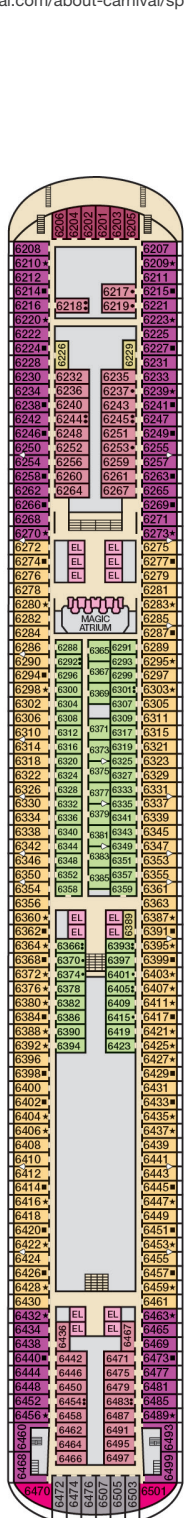

ACCOMMODATIONS SYMBOL LEGEND

- ▲ Twin Bed and Single Sofa Bed
- ★ 2 Twin Beds (convert to King) and Single Sofa Bed
- 2 Twin Beds (convert to King) and 1 Upper Pullman
- ◐ 2 Twin Beds (convert to King) and 2 Upper Pullmans
- 2 Twin Beds (convert to King), Single Sofa Bed and 1 Upper Pullman

- † 2 Twin Beds (convert to King) and Double Sofa Bed
- ▼ 2 Twin Beds (convert to King), Single Sofa Bed and 2 Upper Pullmans. Beds do not convert to King when both Upper Pullmans in use.
- ◆ Stateroom with 2 Porthole Windows
- ◁ Connecting staterooms (ideal for families and groups of friends)
- \* Twin Beds do not convert to a King Bed
- U Unisex Wheelchair Accessible Restroom

Spa accommodations include private access, special amenities and priority reservations at the Cloud 9 Spa.

Gross Tonnage: 130,000 Length: 1,004 Feet Beam: 122 Feet  
 Cruising Speed: 20 Knots Guest Capacity: 3,690 (Double Occupancy)  
 Total Staff: 1,367 Registry: Panama

Riviera • Deck 1

Main • Deck 2

Lobby • Deck 3

Atlantic • Deck 4

Promenade • Deck 5

Upper • Deck 6

Empress • Deck 7

Verandah • Deck 8