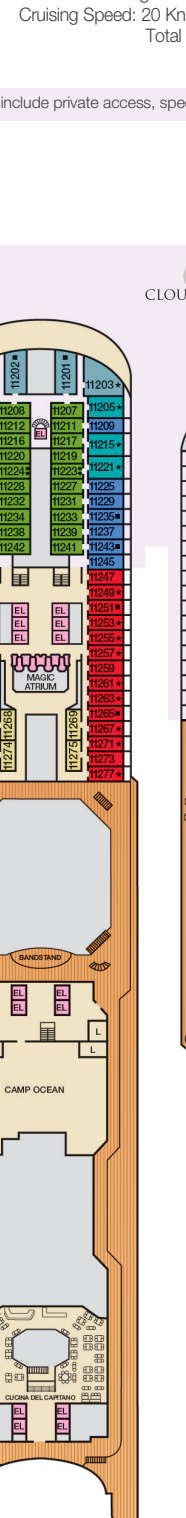

Panorama • Deck 11