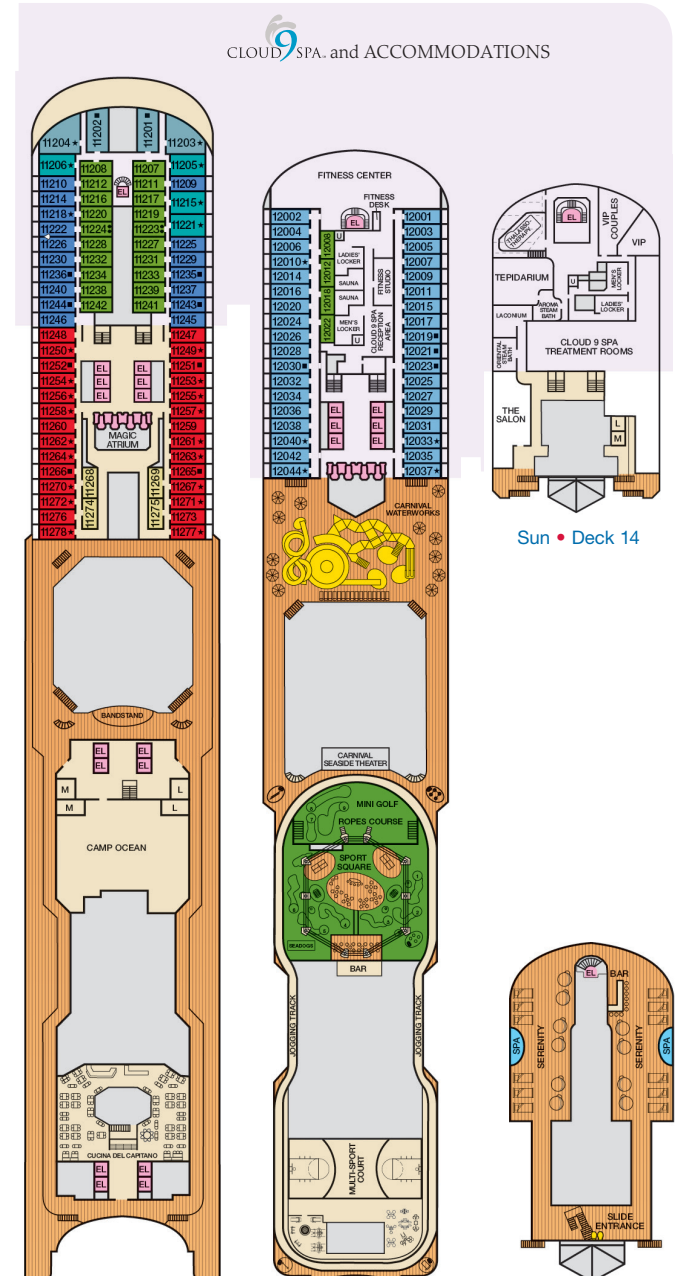

- † 2 Twin Beds (convert to King) and Double Sofa Bed
- ▼ 2 Twin Beds (convert to King), Single Sofa Bed and 2 Upper Pullmans. Beds do not convert to King when both Upper Pullmans in use.
- ◆ Stateroom with 2 Porthole Windows
- ◁ Connecting staterooms (ideal for families and groups of friends)
- \* Twin Beds do not convert to a King Bed
- U Unisex Wheelchair Accessible Restroom

Spa accommodations include private access, special amenities and priority reservations at the Cloud 9 Spa.

Gross Tonnage: 130,000 Length: 1,004 Feet Beam: 122 Feet  
 Cruising Speed: 20 Knots Guest Capacity: 3,690 (Double Occupancy)  
 Total Staff: 1,367 Registry: Panama

Riviera • Deck 1

Main • Deck 2

Lobby • Deck 3

Atlantic • Deck 4

Promenade • Deck 5

Upper • Deck 6

Empress • Deck 7

Verandah • Deck 8

Vista • Deck 9

Lido • Deck 10

Panorama • Deck 11

Spa • Deck 12

Sky • Deck 15

CLOUD 9 SPA and ACCOMMODATIONS

Sun • Deck 14