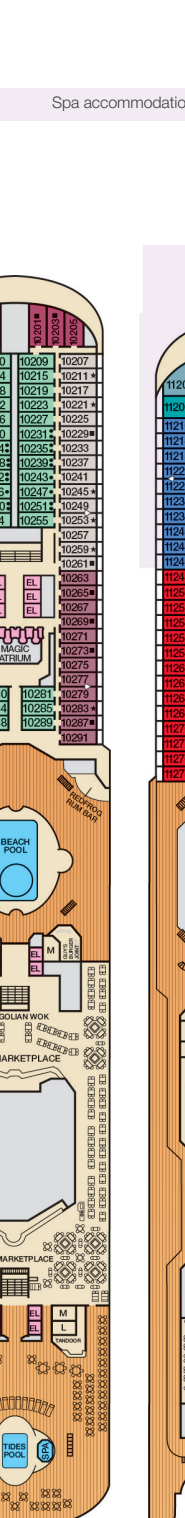

ACCOMMODATIONS SYMBOL LEGEND

- ▲ Twin Bed and Single Sofa Bed
- ★ 2 Twin Beds (convert to King) and Single Sofa Bed
- 2 Twin Beds (convert to King) and 1 Upper Pullman
- ◐ 2 Twin Beds (convert to King) and 2 Upper Pullmans
- 2 Twin Beds (convert to King), Single Sofa Bed and 1 Upper Pullman

- † 2 Twin Beds (convert to King) and Double Sofa Bed
- ▼ 2 Twin Beds (convert to King), Single Sofa Bed and 2 Upper Pullmans. Beds do not convert to King when both Upper Pullmans in use.
- ◆ Stateroom with 2 Porthole Windows
- ◁ Connecting staterooms (ideal for families and groups of friends)
- \* Twin Beds do not convert to a King Bed
- U Unisex Wheelchair Accessible Restroom

Riviera • Deck 1

Main • Deck 2

Lobby • Deck 3

Atlantic • Deck 4

Promenade • Deck 5

Upper • Deck 6

Empress • Deck 7

Verandah • Deck 8

Vista • Deck 9

Lido • Deck 10

Panorama • Deck 11

Spa • Deck 12

Sky • Deck 15

CLOUD 9 SPA and ACCOMMODATIONS

Sun • Deck 14