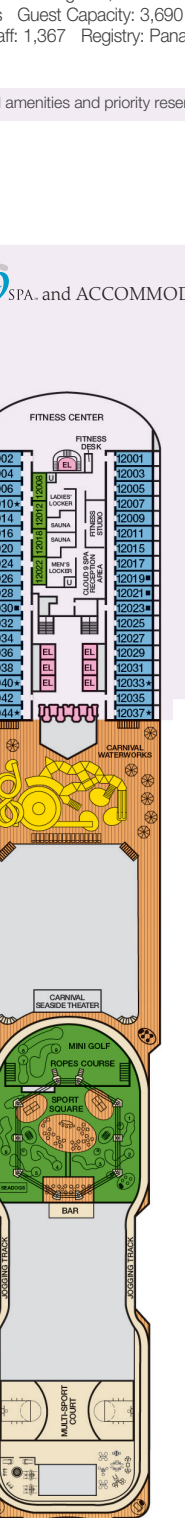

Sun • Deck 14

Spa • Deck 12