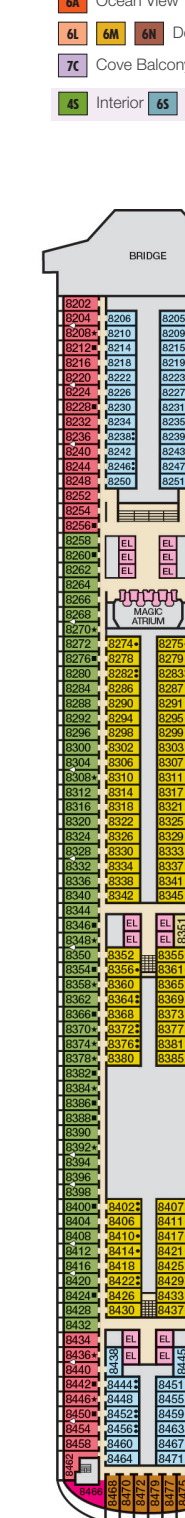

ACCOMMODATIONS SYMBOL LEGEND

- ▲ Twin Bed and Single Sofa Bed
- ★ 2 Twin Beds (convert to King) and Single Sofa Bed
- 2 Twin Beds (convert to King) and 1 Upper Pullman
- ◐ 2 Twin Beds (convert to King) and 2 Upper Pullmans
- 2 Twin Beds (convert to King), Single Sofa Bed and 1 Upper Pullman

Spa accommodations include private access, special amenities and priority reservations at the Cloud 9 Spa.

Gross Tonnage: 130,000 Length: 1,004 Feet Beam: 122 Feet  
 Cruising Speed: 20 Knots Guest Capacity: 3,690 (Double Occupancy)  
 Total Staff: 1,367 Registry: Panama

Riviera • Deck 1

Main • Deck 2

Lobby • Deck 3

Atlantic • Deck 4

Promenade • Deck 5

Upper • Deck 6

Empress • Deck 7

Verandah • Deck 8

Vista • Deck 9

Lido • Deck 10

Panorama • Deck 11

Spa • Deck 12

Sky • Deck 15

CLOUD 9 SPA and ACCOMMODATIONS

Sun • Deck 14