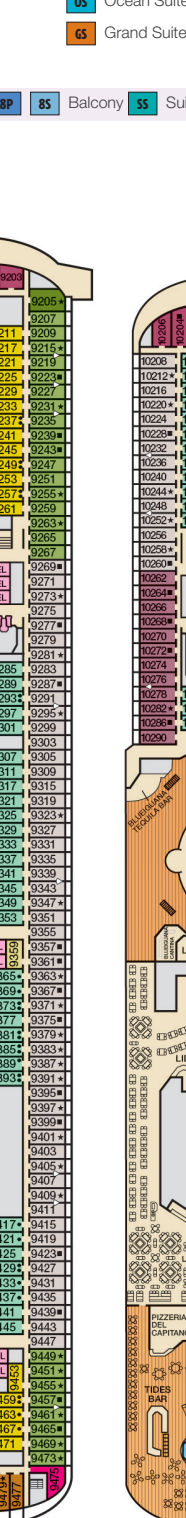

ACCOMMODATIONS SYMBOL LEGEND

- ▲ Twin Bed and Single Sofa Bed
- ★ 2 Twin Beds (convert to King) and Single Sofa Bed
- 2 Twin Beds (convert to King) and 1 Upper Pullman
- ◐ 2 Twin Beds (convert to King) and 2 Upper Pullmans
- 2 Twin Beds (convert to King), Single Sofa Bed and 1 Upper Pullman

Spa accommodations include private access, special amenities and priority reservations at the Cloud 9 Spa.

Gross Tonnage: 130,000 Length: 1,004 Feet Beam: 122 Feet  
 Cruising Speed: 20 Knots Guest Capacity: 3,690 (Double Occupancy)  
 Total Staff: 1,367 Registry: Panama

Riviera • Deck 1

Main • Deck 2

Lobby • Deck 3

Atlantic • Deck 4

Promenade • Deck 5

Upper • Deck 6

Empress • Deck 7

Verandah • Deck 8

Vista • Deck 9

Lido • Deck 10

Panorama • Deck 11

Spa • Deck 12

Sky • Deck 15

CLOUD 9 SPA and ACCOMMODATIONS

Sun • Deck 14