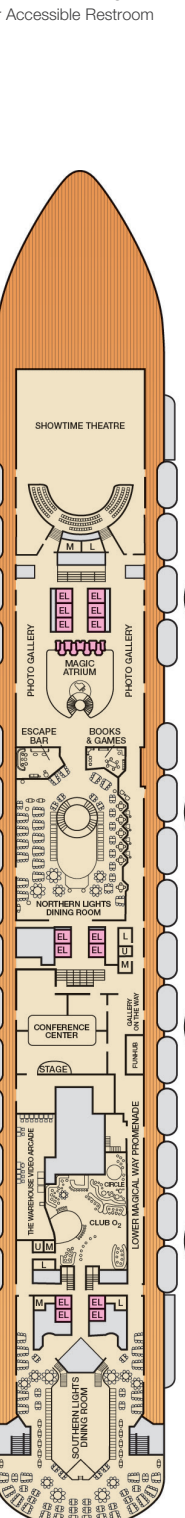

ACCOMMODATIONS SYMBOL LEGEND

- ▲ Twin Bed and Single Sofa Bed
- ★ 2 Twin Beds (convert to King) and Single Sofa Bed
- 2 Twin Beds (convert to King) and 1 Upper Pullman
- ◐ 2 Twin Beds (convert to King) and 2 Upper Pullmans
- 2 Twin Beds (convert to King), Single Sofa Bed and 1 Upper Pullman

- † 2 Twin Beds (convert to King) and Double Sofa Bed
- ▼ 2 Twin Beds (convert to King), Single Sofa Bed and 2 Upper Pullmans. Beds do not convert to King when both Upper Pullmans in use.
- ◆ Stateroom with 2 Porthole Windows
- ◁ Connecting staterooms (ideal for families and groups of friends)
- \* Twin Beds do not convert to a King Bed
- U Unisex Wheelchair Accessible Restroom

Spa accommodations include private access, special amenities and priority reservations at the Cloud 9 Spa.

Gross Tonnage: 130,000 Length: 1,004 Feet Beam: 122 Feet  
 Cruising Speed: 20 Knots Guest Capacity: 3,690 (Double Occupancy)  
 Total Staff: 1,367 Registry: Panama

Riviera • Deck 1

Main • Deck 2

Lobby • Deck 3

Atlantic • Deck 4

Promenade • Deck 5

Upper • Deck 6

Empress • Deck 7

Verandah • Deck 8