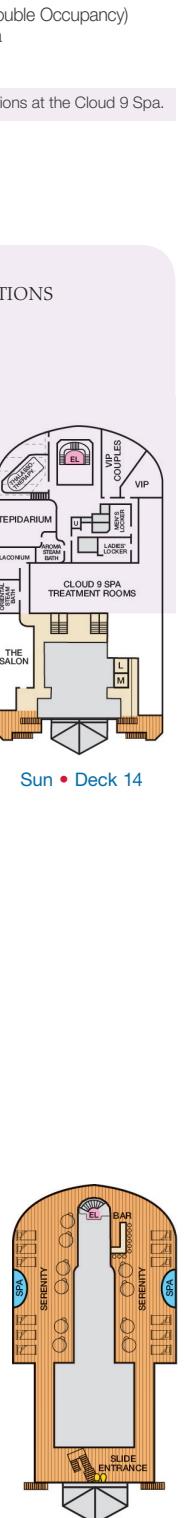

ACCOMMODATIONS SYMBOL LEGEND

- ▲ Twin Bed and Single Sofa Bed
- ★ 2 Twin Beds (convert to King) and Single Sofa Bed
- 2 Twin Beds (convert to King) and 1 Upper Pullman
- ◐ 2 Twin Beds (convert to King) and 2 Upper Pullmans
- 2 Twin Beds (convert to King), Single Sofa Bed and 1 Upper Pullman

- † 2 Twin Beds (convert to King) and Double Sofa Bed
- ▼ 2 Twin Beds (convert to King), Single Sofa Bed and 2 Upper Pullmans. Beds do not convert to King when both Upper Pullmans in use.
- ◆ Stateroom with 2 Porthole Windows
- ◁ Connecting staterooms (ideal for families and groups of friends)
- \* Twin Beds do not convert to a King Bed
- U Unisex Wheelchair Accessible Restroom

Riviera • Deck 1

Main • Deck 2

Lobby • Deck 3

Atlantic • Deck 4

Promenade • Deck 5

Upper • Deck 6

Empress • Deck 7

Verandah • Deck 8

Vista • Deck 9

Lido • Deck 10

Panorama • Deck 11

Spa • Deck 12

Sky • Deck 15

CLOUD 9 SPA and ACCOMMODATIONS

Sun • Deck 14