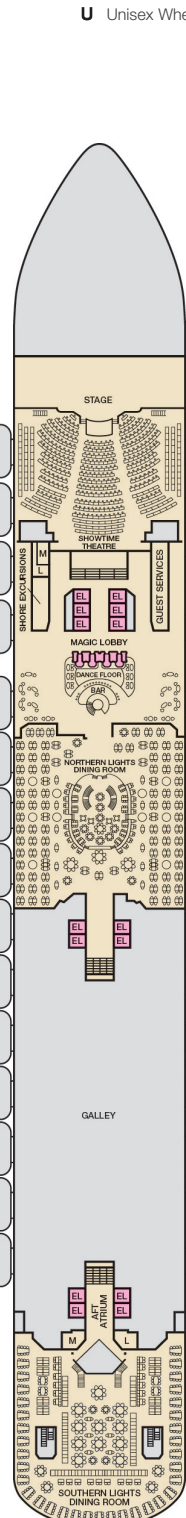

Lobby • Deck 3