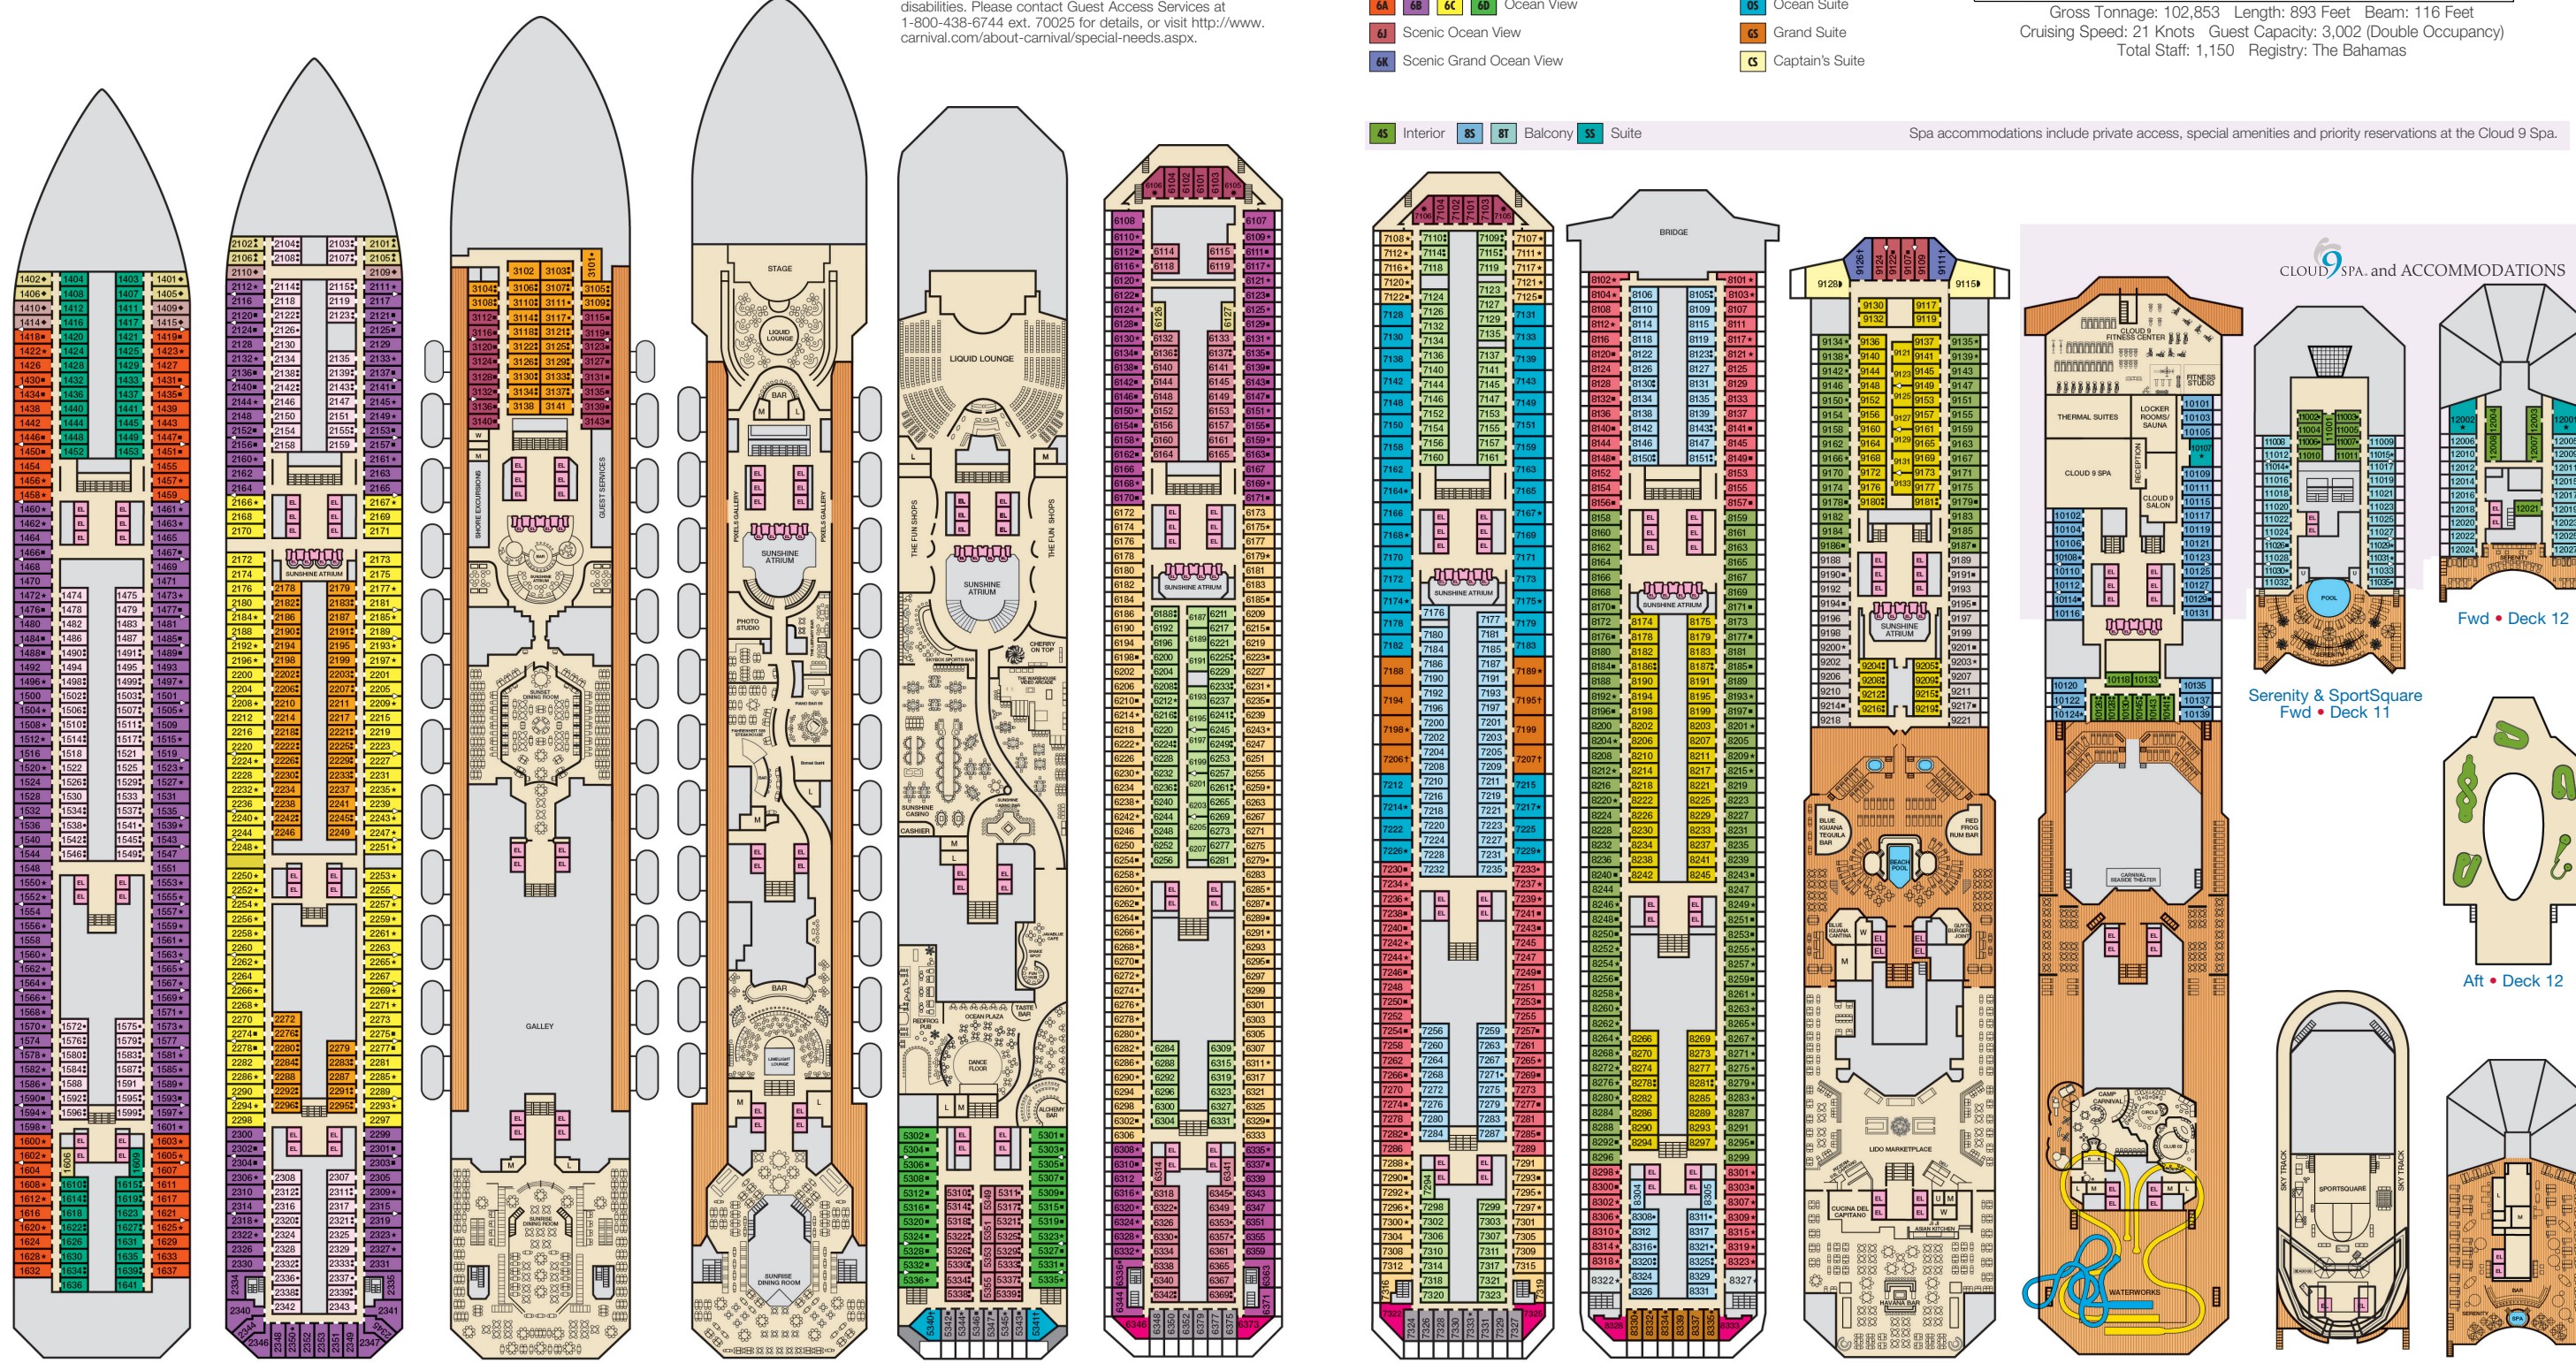

ACCOMMODATIONS SYMBOL LEGEND

- ▲ Twin Bed and Single Sofa Bed
- ★ 2 Twin Beds (convert to King) and Single Sofa Bed
- 2 Twin Beds (convert to King) and 1 Upper Pullman
- ◐ 2 Twin Beds (convert to King) and 2 Upper Pullmans
- 2 Twin Beds (convert to King), Single Sofa Bed and 1 Upper Pullman
- † 2 Twin Beds (convert to King) and Double Sofa Bed
- ▷ 2 Twin Beds (convert to King), Double Sofa Bed and 1 Lower Pullman
- ◆ Stateroom with 2 Porthole Windows
- ◁ Connecting staterooms (ideal for families and groups of friends)
- ✳ Twin Beds do not convert to a King Bed.
- U Unisex Wheelchair Accessible Restroom

CATEGORIES

- 1A Interior Upper/Lower
- P1 Porthole
- 4A 4B 4C 4D 4E 4F 4G Interior
- 4I Interior with Picture Window (obstructed views)
- 6A 6B 6C 6D Ocean View
- 6I Scenic Ocean View
- 6K Scenic Grand Ocean View
- 8A 8B 8C 8D 8E Balcony
- 8M 8N Aft-View Extended Balcony
- 9B Premium Balcony
- 9C Premium Vista Balcony
- 0S Ocean Suite
- 0S Grand Suite
- 0S Captain's Suite

Gross Tonnage: 102,853 Length: 893 Feet Beam: 116 Feet
 Cruising Speed: 21 Knots Guest Capacity: 3,002 (Double Occupancy)
 Total Staff: 1,150 Registry: The Bahamas

4S Interior 8S 8T Balcony 5S Suite Spa accommodations include private access, special amenities and priority reservations at the Cloud 9 Spa.

Deck 1 Deck 2 Lobby • Deck 3 Mezzanine • Deck 4 Promenade • Deck 5 Deck 6 Deck 7 Deck 8 Lido • Deck 9 Spa & Waterworks • Deck 10 Serenity & SportSquare Fwd • Deck 11 Serenity • Deck 12 Aft • Deck 12